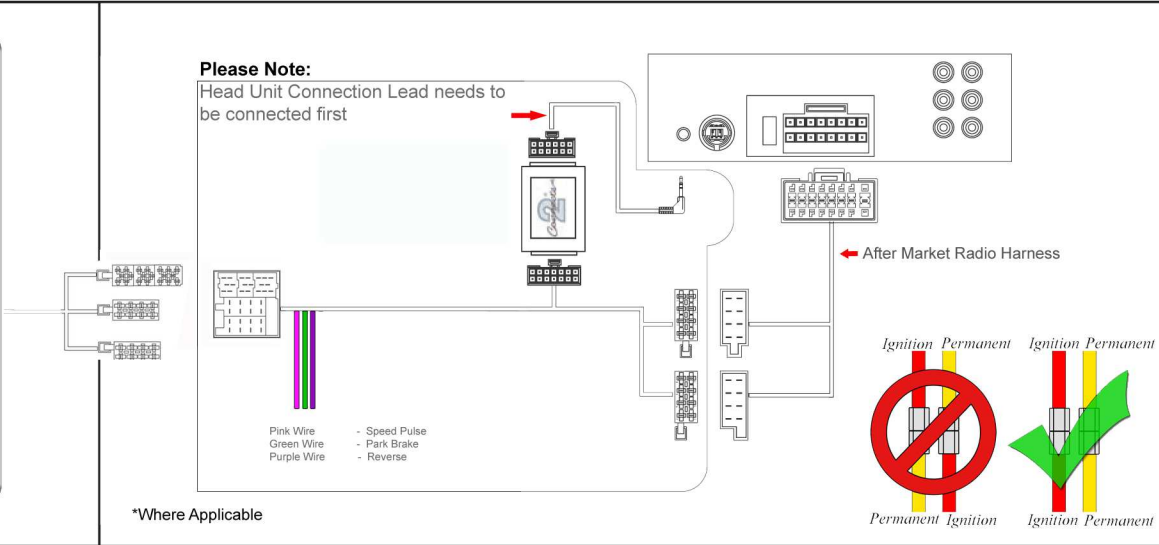

# Installation Guide

Part No: CTSFA008.2 Fiat Can-Bus Steering Wheel Control Interface

## Vehicle Compatibility:

Fiat Ducato

2008>

## Steering Wheel Control Functions

Mute

Volume +

Volume -

Hang Up

Source

Seek/Track+

Seek/Track-