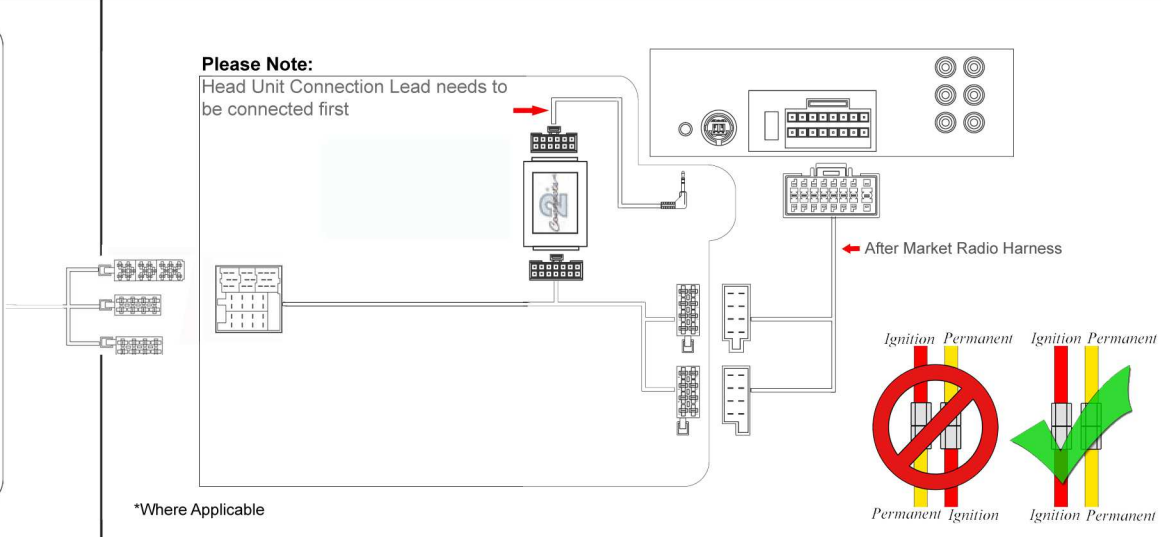

Installation Guide

Part No: CTSPG004.2 Peugeot Steering Wheel Control Interface

Vehicle Compatibility:

Vehicles fitted with Blaupunkt, Clarion RB1/RD1, 22RC200, PU2325A, PU2294 Philips/Clarion original head units

206	1998 - 2008
306	1994 - 2003

Steering Wheel Control Functions

* Note All Dates are guide lines only as specifications of vehicles change